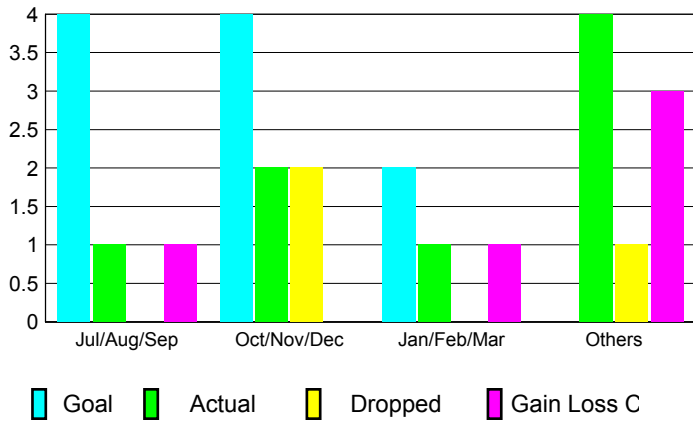

GMT: **SANGEETA JATIA**

Location: **INDIA**

GMT CA: **6**

CLUBS

Month	New Club Goal	Actual New Clubs	Actual Dropped Clubs	Gain/Loss of Clubs
2012-2013				
Jul/Aug/Sep	4	1	0	1
Oct/Nov/Dec	4	2	2	0
Jan/Feb/Mar	2	1	0	1
Apr/May/Jun	0	4	1	3
Totals	10	8	3	5

Club Results 2012-2013

Goal, New, Dropped, Gain/Loss

MEMBERSHIP

Month	Net Memb Goal	Actual New Memb	Actual Dropped Memb	Gain/Loss of Memb
2012-2013				
Jul/Aug/Sep	47	109	67	42
Oct/Nov/Dec	100	156	121	35
Jan/Feb/Mar	70	61	47	14
Apr/May/Jun	40	242	239	3
Totals	257	568	474	94