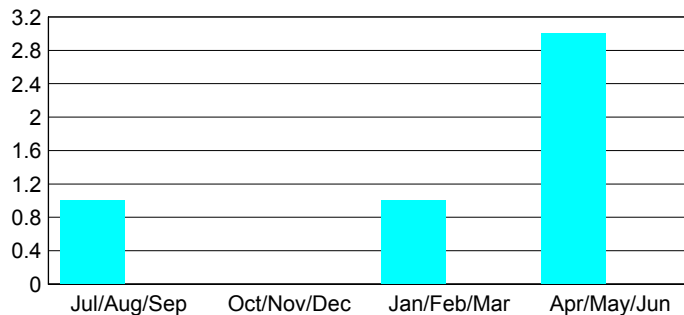

Club Results 2012-2013

Goal, New, Dropped, Gain/Loss

MEMBERSHIP

Month	Net Memb Goal	Actual New Memb	Actual Dropped Memb	Gain/Loss of Memb
2012-2013				
Jul/Aug/Sep	47	109	67	42
Oct/Nov/Dec	100	156	121	35
Jan/Feb/Mar	70	61	47	14
Apr/May/Jun	40	242	239	3
Totals	257	568	474	94

Membership Results 2012-2013

Goal, New, Dropped, Gain/Loss

YTD Status Quo Clubs 2012-2013

Status Quo Clubs Compared to Status Quo Members

Gender Comparison 2012-2013

Club Gain/Loss 2012-2013

Membership Gain/Loss 2012-2013