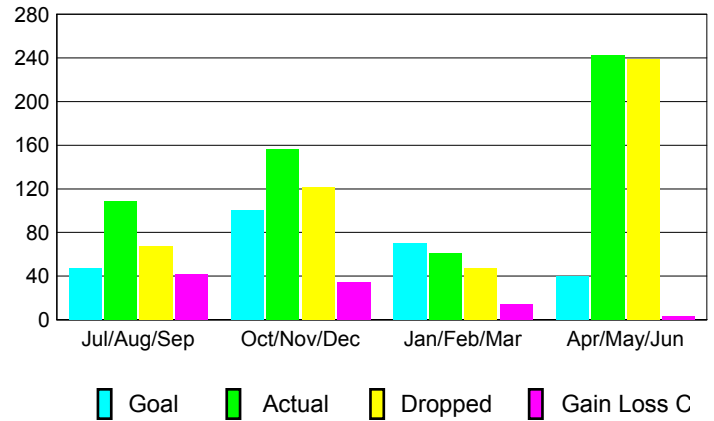

GMT: **SANGEETA JATIA**

Location: **INDIA**

GMT CA: **6**

CLUBS

Month	New Club Goal	Actual New Clubs	Actual Dropped Clubs	Gain/Loss of Clubs
2012-2013				
Jul/Aug/Sep	4	1	0	1
Oct/Nov/Dec	4	2	2	0
Jan/Feb/Mar	2	1	0	1
Apr/May/Jun	0	4	1	3
Totals	10	8	3	5

Club Results 2012-2013

Goal, New, Dropped, Gain/Loss

MEMBERSHIP

Month	Net Memb Goal	Actual New Memb	Actual Dropped Memb	Gain/Loss of Memb
2012-2013				
Jul/Aug/Sep	47	109	67	42
Oct/Nov/Dec	100	156	121	35
Jan/Feb/Mar	70	61	47	14
Apr/May/Jun	40	242	239	3
Totals	257	568	474	94

Membership Results 2012-2013

Goal, New, Dropped, Gain/Loss

YTD Status Quo Clubs 2012-2013

Status Quo Clubs Compared to Status Quo Members

Gender Comparison 2012-2013

Club Gain/Loss 2012-2013

Membership Gain/Loss 2012-2013