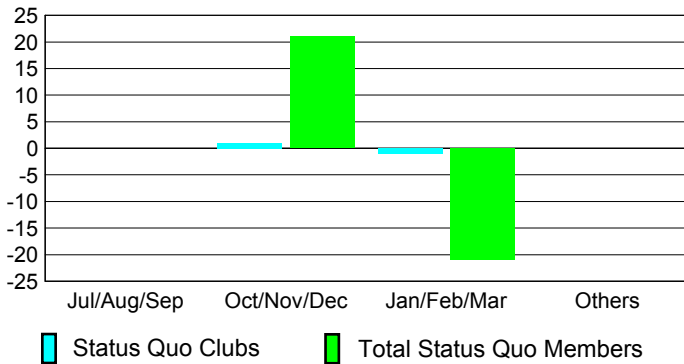

GMT: **SANGEETA JATIA**

Location: **INDIA**

GMT CA: **6**

CLUBS

Month	New Club Goal	Actual New Clubs	Actual Dropped Clubs	Gain/Loss of Clubs
2012-2013				
Jul/Aug/Sep	4	1	0	1
Oct/Nov/Dec	4	2	2	0
Jan/Feb/Mar	2	1	0	1
Apr/May/Jun	0	4	1	3
Totals	10	8	3	5

Club Results 2012-2013

Goal, New, Dropped, Gain/Loss

MEMBERSHIP

Month	Net Memb Goal	Actual New Memb	Actual Dropped Memb	Gain/Loss of Memb
2012-2013				
Jul/Aug/Sep	47	109	67	42
Oct/Nov/Dec	100	156	121	35
Jan/Feb/Mar	70	61	47	14
Apr/May/Jun	40	242	239	3
Totals	257	568	474	94

Membership Results 2012-2013

Goal, New, Dropped, Gain/Loss

YTD Status Quo Clubs 2012-2013

Status Quo Clubs Compared to Status Quo Members

Gender Comparison 2012-2013

Club Gain/Loss 2012-2013

Membership Gain/Loss 2012-2013